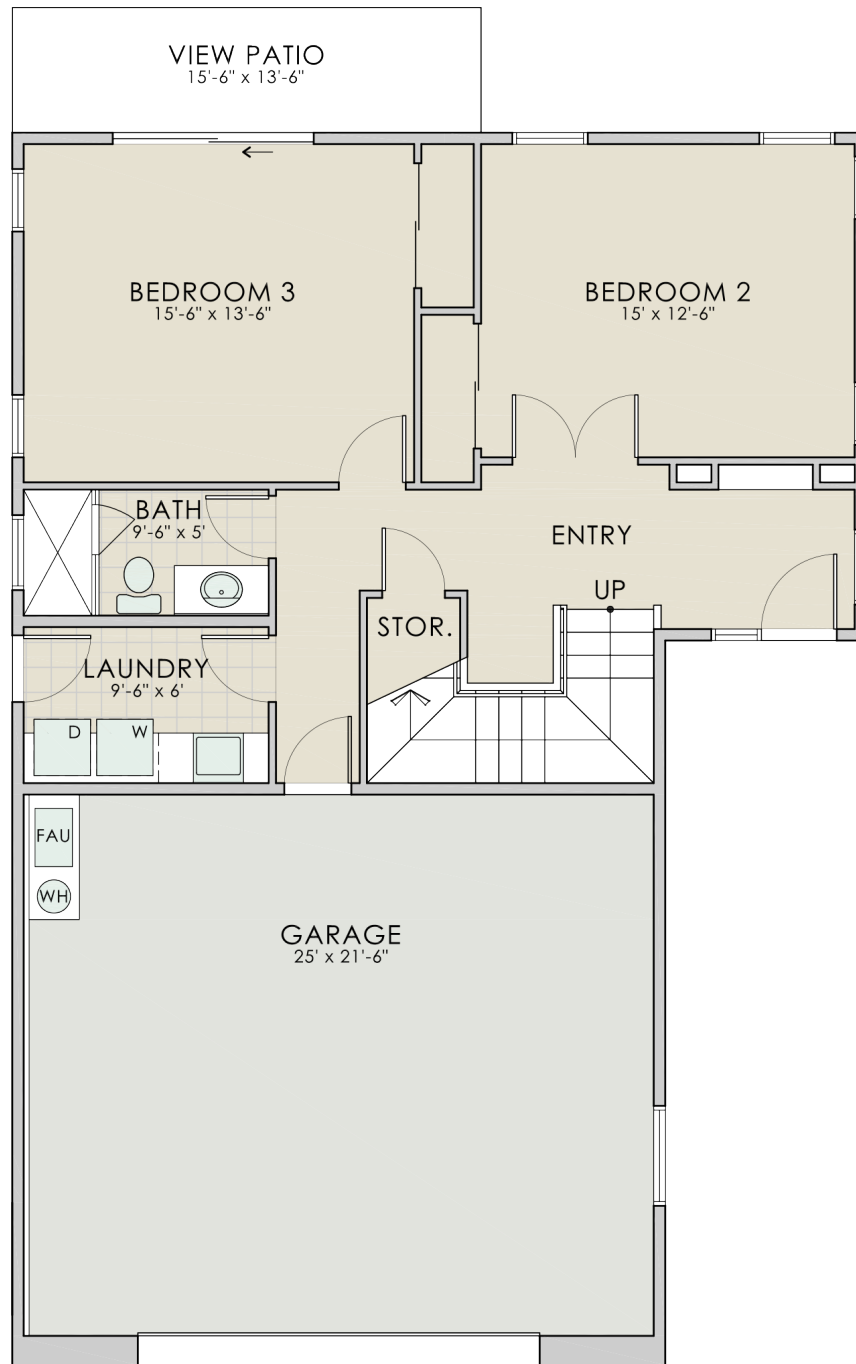

MAIN FLOOR LEVEL

For Sales Information
(805) 595-7900 | www.sanluisbayrealty.com

Questions for the Builder:
(805) 471-6731 | jeff@bdcdevcorp.com | www.bdcdevelopmentcorp.com

ENTRY PLAN

For Sales Information
(805) 595-7900 | www.sanluisbayrealty.com