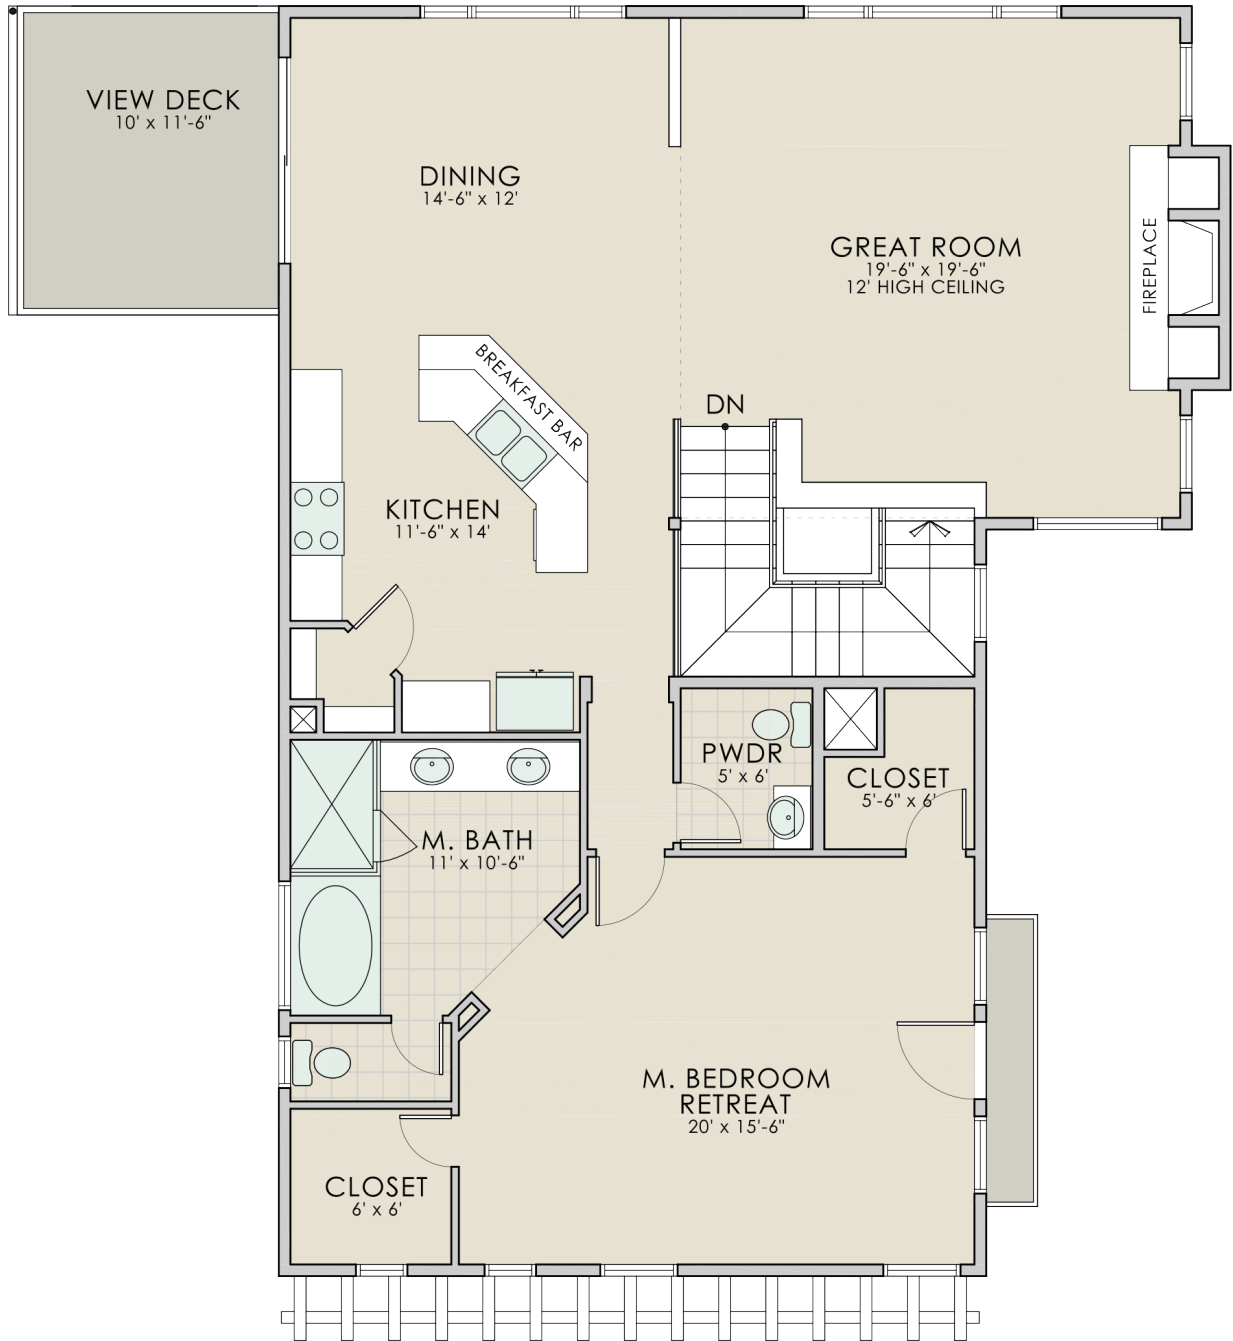

MAIN FLOOR LEVEL

For Sales Information
(805) 595-7900 | www.sanluisbayrealty.com

Questions for the Builder:
(805) 471-6731 | jeff@bdcdevcorp.com | www.bdcdevelopmentcorp.com